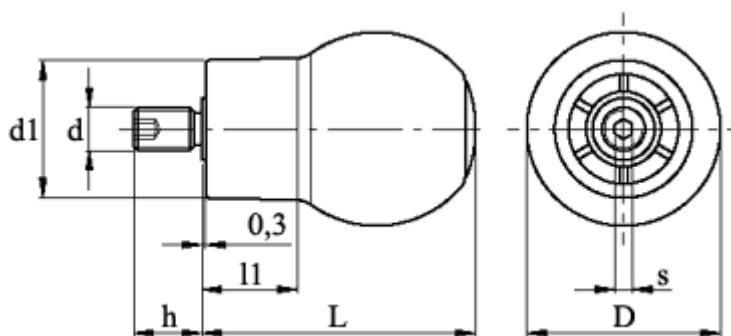

# Data Sheet

Article number: 2305247011

Description: E+G Revolving handle  
EBS.45+x-M10

## Measures

D	= 45
d1	= 32
d 6g	= M10
h	= 17
L	= 63
l1	= 21.5
s	= 5